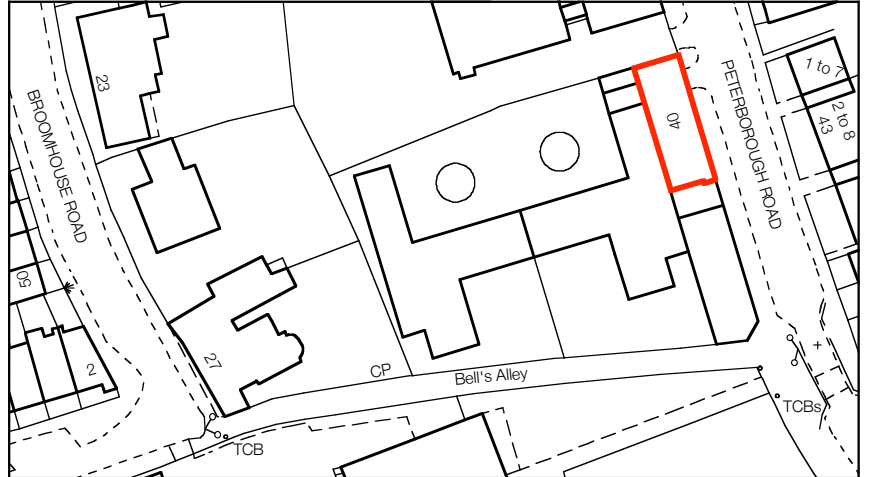

40 Peterborough Road  
London  
SW6 3BN

First Floor

OS Map extract Crown Copyright  
Metric Scale 1 : 1250  
Location at First Floor Level

© Crown Copyright 2020. All rights reserved. Licence number 100020449

Scale in meters 1:100  
A4 Print Size