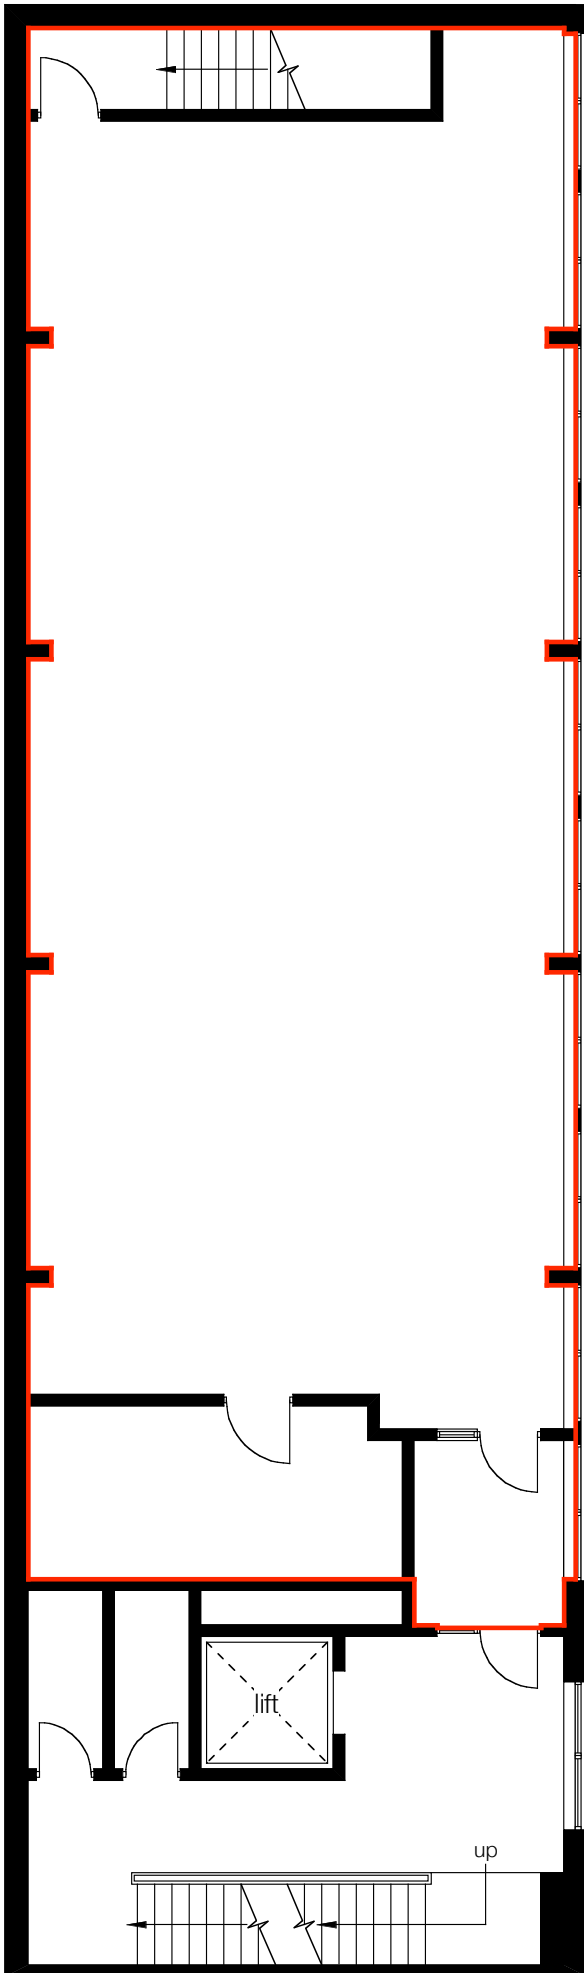

40 Peterborough Road  
London  
SW6 3BN

First Floor

OS Map extract Crown Copyright  
Metric Scale 1 : 1250  
Location at First Floor Level

© Crown Copyright 2020. All rights reserved. Licence number 100020449

Scale in meters 1:100  
A4 Print Size