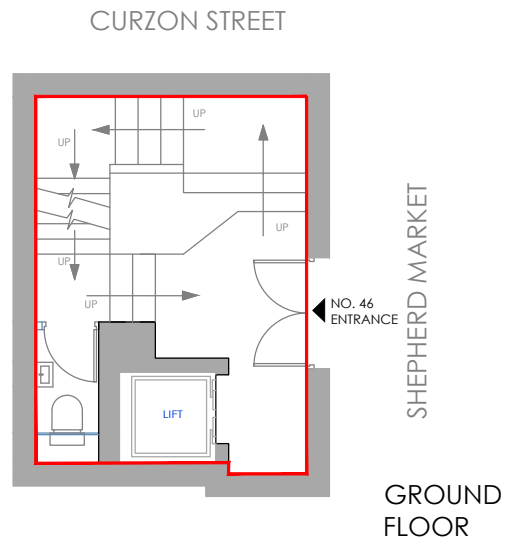

FIRST FLOOR

LOCATION PLAN SCALE 1:1250

GROUND FLOOR

SCALE 1:100

PLEASE NOTE, THIS IS AN A4 PLAN, IT SHOULD NOT BE ENLARGED OR SHRUNK TO FIT, WHEN PRINTING SET THE SCALE TO 'NONE'.

drawing address 46 CURZON STREET MAYFAIR, LONDON W1J 7UH	location/details GROUND AND FIRST FLOOR LEASE PLAN	date 10/02/20	scale 1/100
		dwg. no. PP6351-02	sheet A4