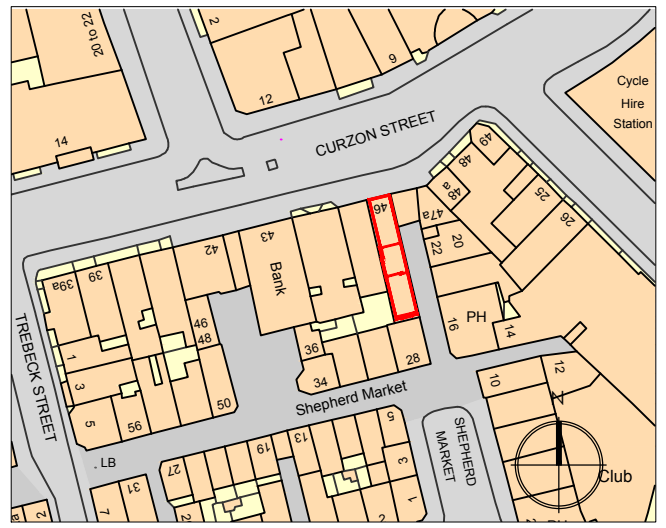

FIRST FLOOR

LOCATION PLAN SCALE 1:1250

GROUND FLOOR

SCALE 1:100

PLEASE NOTE, THIS IS AN A4 PLAN, IT SHOULD NOT BE ENLARGED OR SHRUNK TO FIT, WHEN PRINTING SET THE SCALE TO 'NONE'.

drawing address 46 CURZON STREET MAYFAIR, LONDON W1J 7UH	location/details GROUND AND FIRST FLOOR LEASE PLAN	date 10/02/20	scale 1/100
		dwg. no. PP6351-02	sheet A4